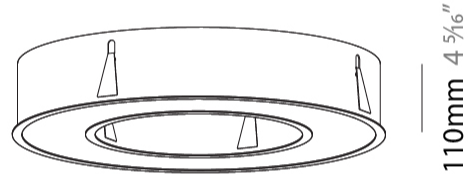

GENERAL

Series: Glorious
Subseries: Glorious
Brand: Prolicht
Division: Architectural
Mounting Type: Recessed
Mounting Location: Ceiling
Subcategory: Ambient

PHYSICAL

Shape: Round
Diameter (mm): 770
Diameter (in): 30 ⁵/₁₆
Height (mm): 110
Height (in): 4 ⁵/₁₆
Min. Recessing Depth (mm): 120
Min. Recessing Depth (in): 4 ³/₄
Light Distribution: Direct
Weight (kg): 9.285
Weight (lbs): 20.47
Diffuser: PMMA - Opal or Micro-Prism
Fixture Finish: SSR / BKV / CWI / CRY / HAB / LAG / UFT / ITA / RUA / RUR / MIC / FTG / MYG / TWT / LOD / PUS / FRO / FUP / KIA / POP / BLS / SPG / MEY / GOH / GUM / CHC / COM / ABZ / JAG / OBR / MOS / ROR
Fixture Material: Aluminum
Cut-out Measurements: 760mm / 29 15/16" x 440mm / 17 5/16"

ELECTRICAL

Lamp Type: LED (Zhaga Standard)
Input Wattage (W): 30
Total Output Wattage (W): 24 / 19.2 (3500K)
Dimming: Non-Dimming / Phase Dimming (120Vac only) / 0-10V Dimming
Driver Included: Yes
Driver Location: Integrated
Driver Type: Constant Current - 120 / 277Vac
Driver Class: Class 2
Input Voltage (V): 120 - 277
Constant Current (MA): 350 / 600 (3500K)

LED

Color Temperature (°K): 3000 / 3500 / 4000
Max. Delivered Lumen (lm): 2770 / 2862 / 2920
CRI: >80 CRI
Efficiency (%): 65
Lamp Life (hrs): 50000

OPTICAL

RATINGS AND CERTIFICATIONS

Certified By: Certified for North American Standards
IP rating: IP20

Ø 428mm 16 ⁷/₈"

Ø 770mm 30 ⁵/₁₆"

110mm 4 ⁵/₁₆"

760mm x 440mm
29 ¹⁵/₁₆" x 17 ⁵/₁₆"

120mm
4 ³/₄"

10 - 15mm
³/₈" - ⁹/₁₆"